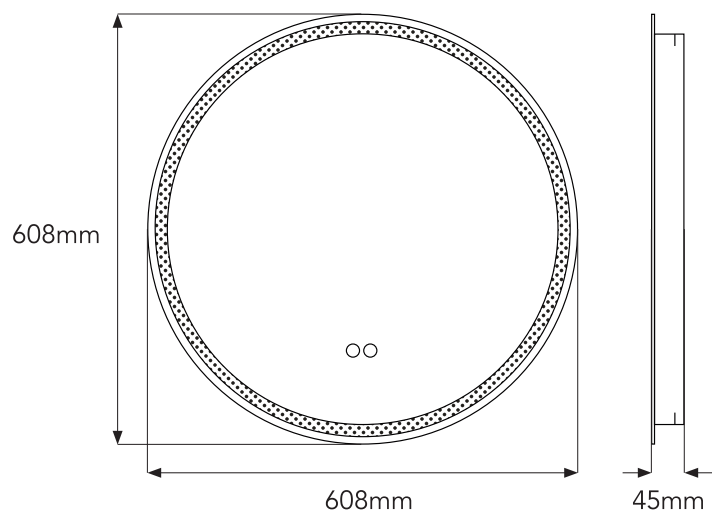

Technical drawing

ILUME™

Must be installed by licensed electrician.

To clean, wipe with a damp microfibre or lint-free cloth, then wipe gently with a dry cloth.

Glass cleaners, window cleaners or other chemical agents may damage the silver coating and cause discolouration.